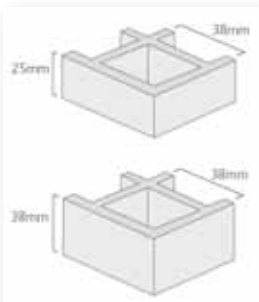

Grating depth	Mesh Size mm	Standard Panel	Open Area %	Weight Kgm2
25mm	38 x 38	3660 x 1220	70	12
38mm	38 x 38	3660 x 1220	70	18
38mm	19 x 19	3660 x 1220	34	24
50mm	50 x 50	3660 x 1220	72	20

Resin	Fire Retardant - Class 1 ASTM E-84, ASTM D635	Chemical Resistance	Colour GREY - RAL 7043 YELLOW - RAL 1021 GREEN - RAL 6017
Orthophthalic Polyester	✓	Medium	Grey RAL7040
Isophthalic Polyester	✓	Good	✓
Vinylester	✓	Excellent	✓
Phenolic / London Underground Compliant	✓	Good	✓

Clear Span - Deflection limited to L/200 (<10mm)	Deflection limited to L/200 (<10mm)		
	25mm	38mm	50mm
3.00 kN/m2	701mm	1049mm	1384mm
5.00 kN/m2	591mm	902mm	1167mm
7.50 kN/m2	517mm	773mm	1020mm

**VISIT
our website
www.LK-UK.com**